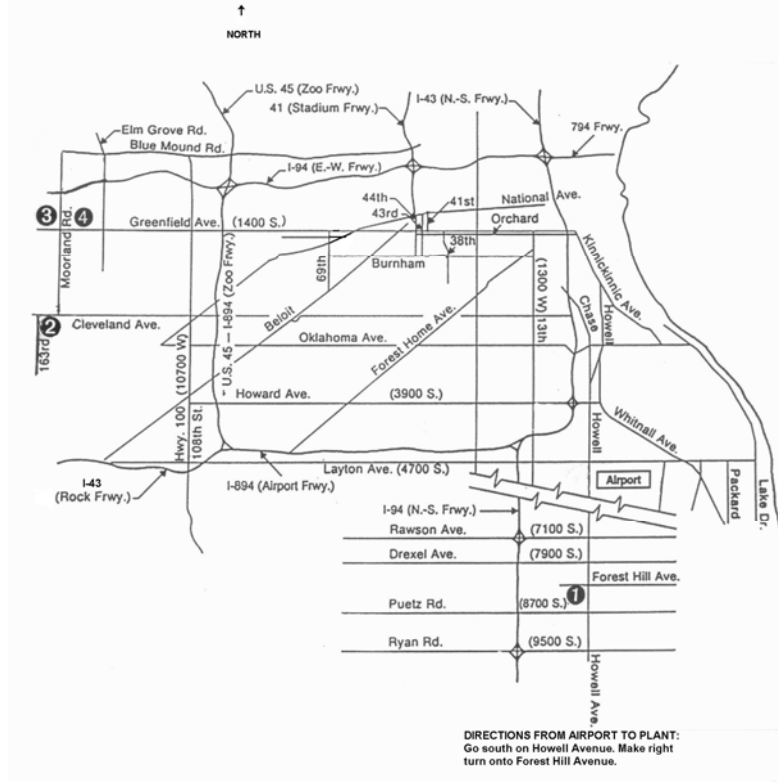

IMPORTANT MILWAUKEE AREA HOTEL INFO

The Konecranes Training Institute - located at 2712 South 163 Street – New Berlin, WI - has put aside a block of rooms at two area hotels for attendees of this course. Students are responsible for making their own reservations & guaranteeing late arrival (after 6:00 p.m.) if necessary. Please identify yourself as an attendee with Konecranes Training Institute (P&H) to receive our special rate.

BEST WESTERN MIDWAY HOTEL
 1005 SOUTH MOORLAND ROAD
 BROOKFIELD, WI 53005
 262-786-9540

RATE: \$72.00 U.S. PLUS TAX
Online Promo Code: KTI
 Complimentary Weekday Full Breakfast
 Coupon for Full Breakfast
 Free High Speed Internet

If you are driving to the Institute, we are located just west of Wells Fargo Bank on Cleveland Avenue. Enter our parking lot from 163rd Street.

For shuttle service to and from the airport, please schedule this service when making hotel arrangements.

Turn right at Cleveland for just a few blocks then left on 163rd and immediate left into the parking lot. We face Cleveland, but the drive entrance is on 163rd street. Look for the P&H sign.

Other Area Hotels: