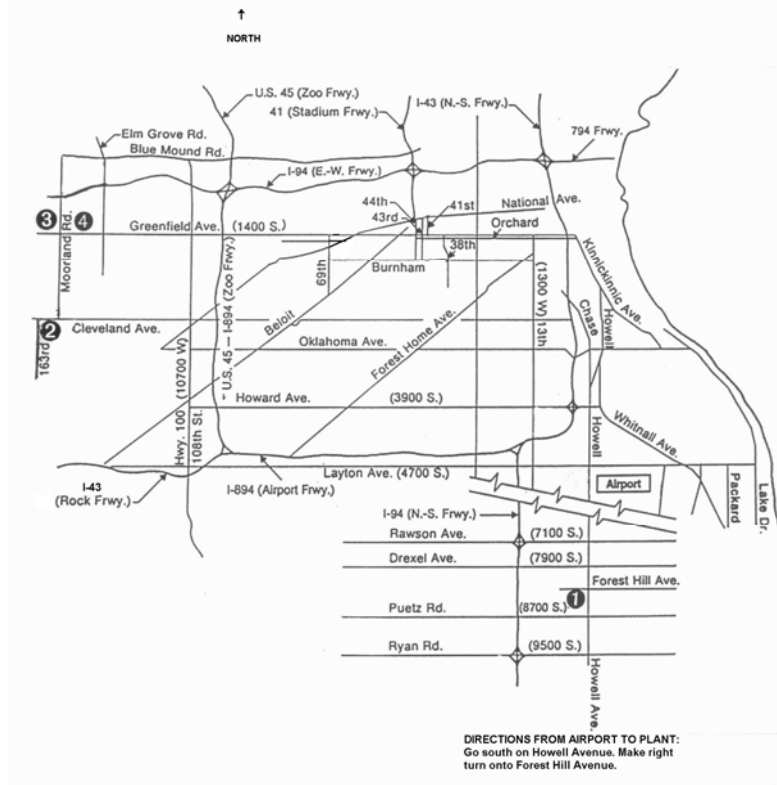

IMPORTANT MILWAUKEE AREA HOTEL INFO

The Konecranes Training Institute - located at 2712 South 163 Street – New Berlin, WI - has put aside a block of rooms at two area hotels for attendees of this course. Students are responsible for making their own reservations & guaranteeing late arrival (after 6:00 p.m.) if necessary. Please identify yourself as an attendee with Konecranes Training Institute (P&H) to receive our special rate.

BEST WESTERN MIDWAY HOTEL
1005 SOUTH MOORLAND ROAD
BROOKFIELD, WI 53005
262-786-9540

RATE: $72.00 U.S. PLUS TAX
Online Promo Code: KTI
Complimentary Weekday Full Breakfast
Coupon for Full Breakfast
Free High Speed Internet

COUNTRY INN & SUITES
1250 SOUTH MOORLAND ROAD
BROOKFIELD, WISCONSIN 53005
262-782-1400

RATE: $89.00 U.S. PLUS TAX
Complimentary Continental Breakfast
Champps Americana and Outback Steakhouse on premises
Free High Speed Internet

Course hours are 8am to 4pm.

Both hotels offer free shuttle service to and from the Institute each day. If you will be using this service, please notify the hotel at check-in. Meet in the main lobby of the hotel by 7:45 a.m. Parking at the Institute can be limited, so we always appreciate it when our guests take advantage of the shuttle service. Enter our parking lot from 163rd Street.

For shuttle service to and from the airport, please schedule this service when making hotel arrangements.

**Directions from
General Mitchell International Airport
to the Konecranes Training Institute
2712 South 163 Street, New Berlin, WI 53151**

From the airport, take the freeway spur (west) to I-94 West-stay in right lane (I-94 West actually is going north at that point), then stay on I-94 into downtown as it turns westbound and goes out to the suburbs. (You could take the 894 bypass during rush hour times, but the downtown route is more interesting and only a few minutes difference) Exit I-94 at Moorland Road South (2nd ramp), then go south several miles to Cleveland.

Turn right at Cleveland for just a few blocks then left on 163rd and immediate left into the parking lot. We face Cleveland, but the drive entrance is on 163rd street. Look for the P&H sign.

Other Area Hotels:

Holiday Inn Express
15451 West Beloit Road
New Berlin, WI 53151
262-787-0700

Brookfield Suites
1200 South Moorland Road
Brookfield, WI 53005
262-782-2900

Sheraton
375 South Moorland Road
Brookfield, WI 53005
262-364-1100

La Quinta Inn & Suites
15300 West Rock Ridge Road
New Berlin, WI 53151
262-717-0900

Call the Konecranes Training Institute at **866-821-4006** with any questions.